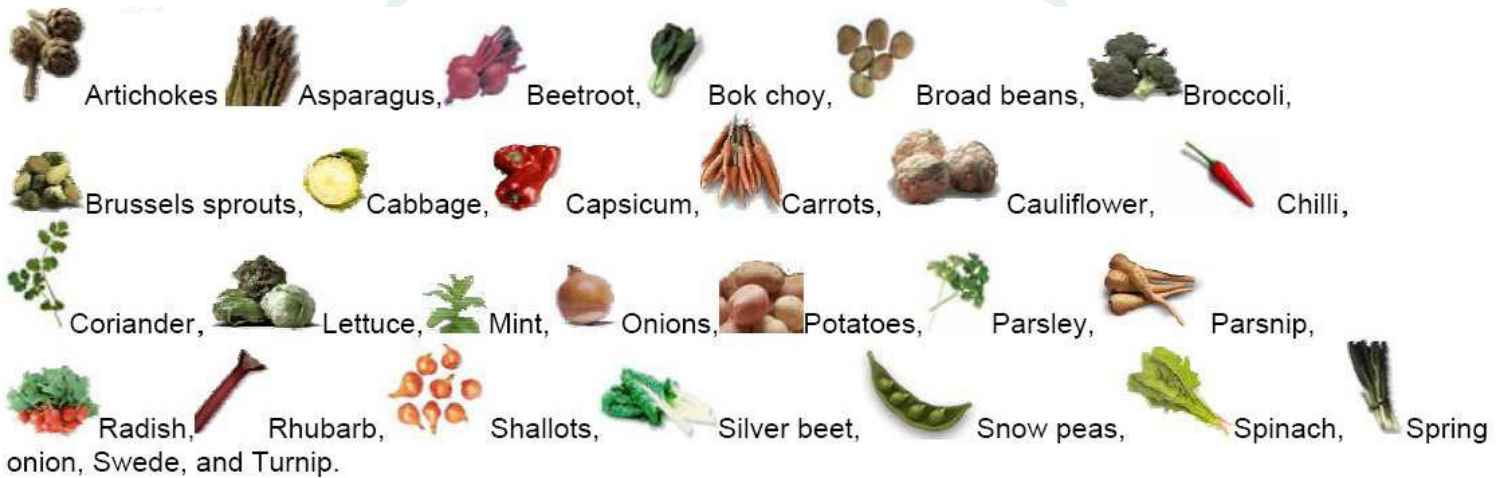

SustainAbility Stars

Lyn's Vegie Planting Calendar

August 2011

Mon	Tue	Wed	Thurs	Fri	Sat	Sun
1	2	3	4	5	6	7
8	9	10	11	12	13	14
15	16	17	18	19	20	21
22	23	24	25	26	27	28
29	30	31				

Many thanks to Lyn Chadwick from Maffra SSA for creating this calendar